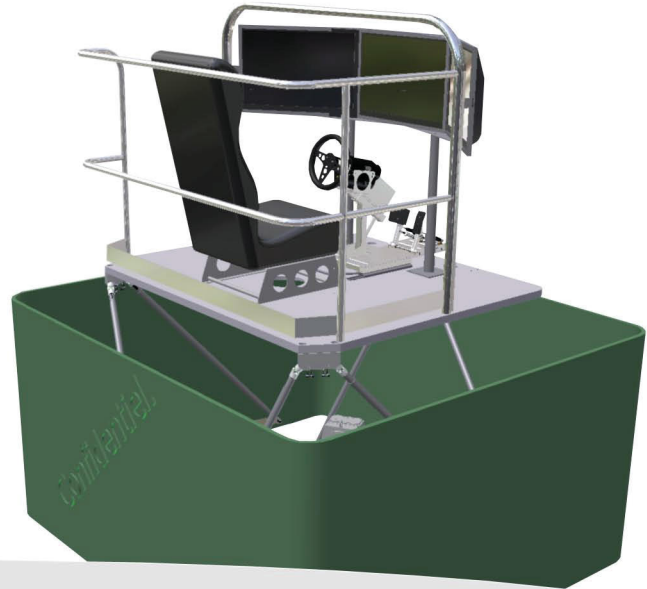

# 6DOF HIGH FIDELITY SIMULATOR

- 6 degrees of freedom
- compatible with any type of simulation  
(Formula 1, Rally, Helicopter...)
- 180° screen setup : 3 x 26" 1080p Full HD  
HQ stereo sound with subwoofer
- custom-made control devices  
with professional force-feedback

## e6 LAB XL

Hexapod born from  
aeronautical technology

*Complete immersion  
with breathtaking  
sensations !*

# Data Sheet :

Structure	steel / aluminium
Weight	~ 450 kg
Height min. / max.	2500 / 3000 mm
Width	2000 mm
Lenght	2000 mm
Voltage	380V 3ph.
Amperage	2,8 A
Video	3x Full HD 1080p 26" displays
Steering wheel	Professionnal wheel, force feedback and sequential transmission
Pedal set	Professionnel pedal set with linear potentiometer
DOF	6 degrees
Angular travel	$x', y', z' : 50^\circ$
Linear travel	X, Y, Z : 1000 mm
Acceleration	2 G
Max. speed	550 mm.s <sup>-1</sup>
Certification	Veritas